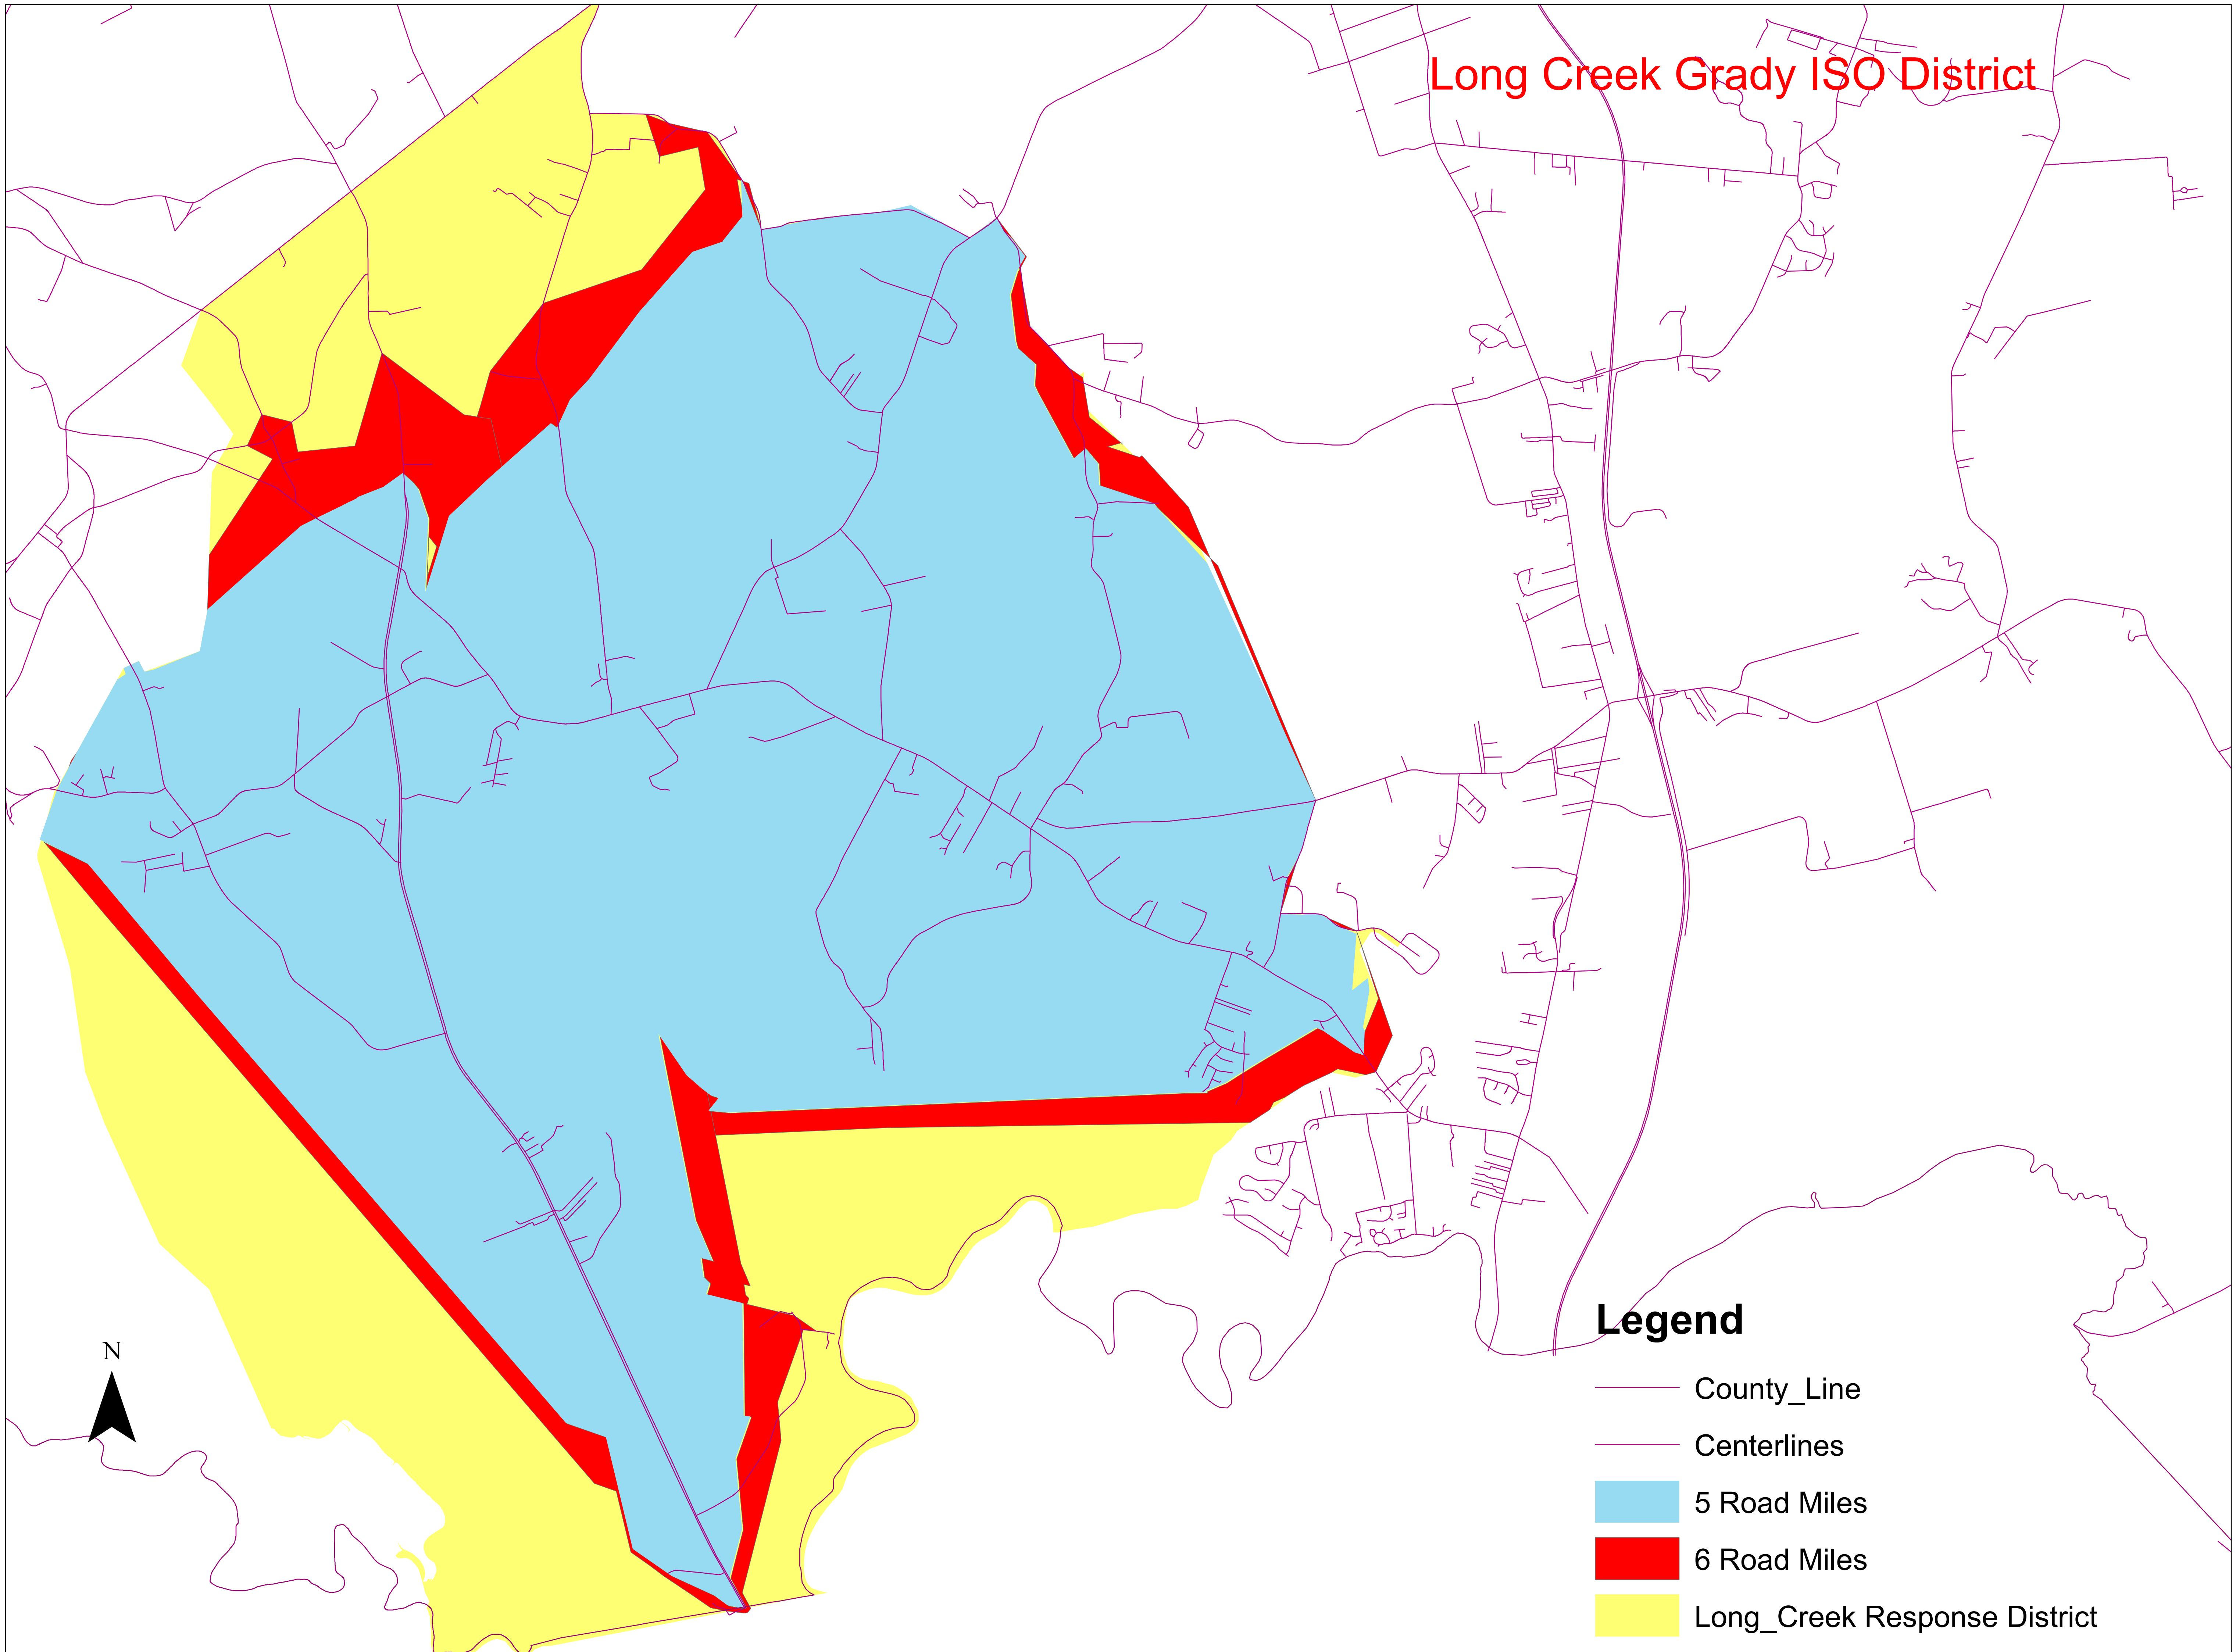

Long Creek Grady ISO District

Legend

- County_Line
- Centerlines
- 5 Road Miles
- 6 Road Miles
- Long_Creek Response District